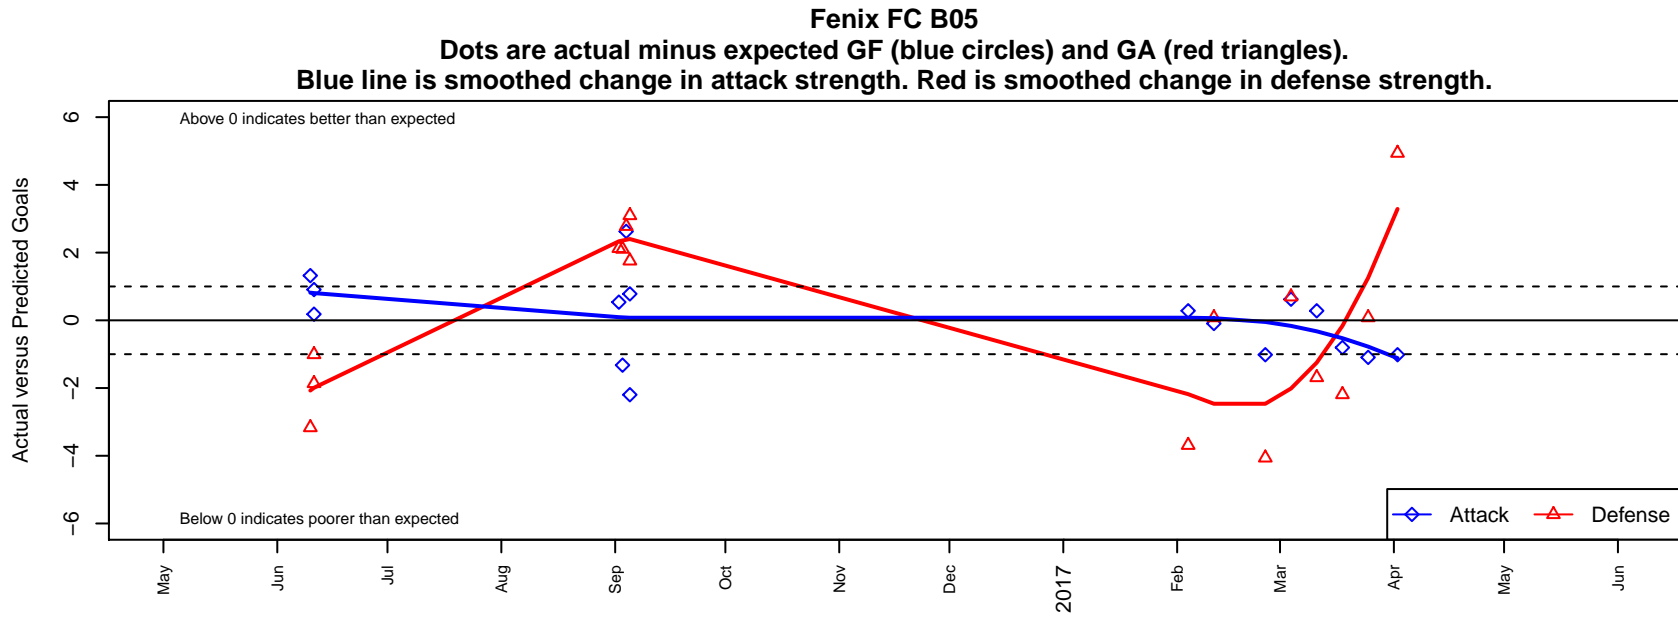

# Fenix FC B05

B05 total strength=608  
 attack=0.8 defense=0.33  
 spr league = Spr PSPL SuperLeague 2 U12

alt names used:  
 Fenix U12  
 Fenix BU12  
 Fenix FC BU05

Venues played:  
 2016 Starfire Spring Classic BU12  
 2016 Labor Day Cup BU12 Silver  
 2016 Spr PSPL SuperLeague 2 U12

**attack and defense variance (black dot)  
relative to other teams  
and top 10 in region**

**attack and defense rating  
relative to others at age  
and all opponents in last 13 months**

**attack and defense rating  
relative to others at age  
and all opponents in last 13 months**

**Performance relative to 13 month average**

**Performance relative to 13 month average**

Distribution of opponents  
 Red = Lose zone, Blue = Win zone, Green = Even  
 Black line separates win/lose zones